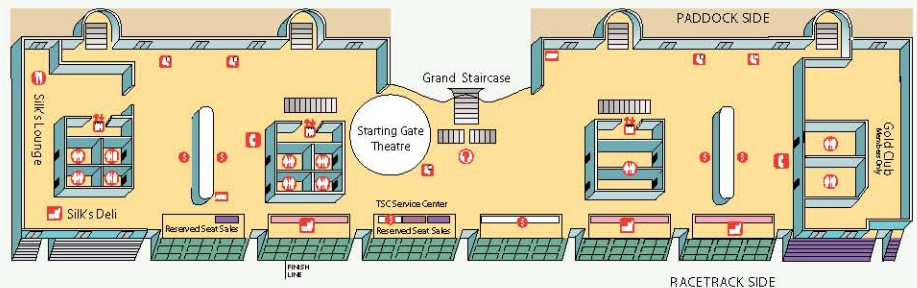

LEVEL 3

Box Seats

The best outdoor seating Arlington Park has to offer! Purchase tickets on Level 2 at the box office or in advance at arlingtonpark.com.

LEVEL 2

Reserved Seats

Reserve your seats in the Grandstand for a commanding view of the entire track. Purchase tickets on Level 2 or in advance at arlingtonpark.com.

Box Seats

The best outdoor seating Arlington Park has to offer! Purchase tickets on Level 2 at the box office or in advance at arlingtonpark.com.

The Starting Gate Theatre

A convenient gathering place near the top of the Grand Staircase where guests can watch all of the live and simulcast racing on dozens of television monitors. Special events are held at the Starting Gates Theatre several times each racing season.

APRON LEVEL

Silks Lounge/Simulcast Centers

Bet on races from across the country at Arlington Park in Silk's Lounge or one of our Simulcast Centers. These areas feature numerous televisions with live broadcasts from racetracks coast-to-coast. Purchase tickets on Level 2 or in advance at arlingtonpark.com.

KEY

- Information
- Elevator
- First Aid
- Simulcast Area
- Dining
- Restrooms
- Pay Phones
- Betting Windows
- Concession Area
- ATM