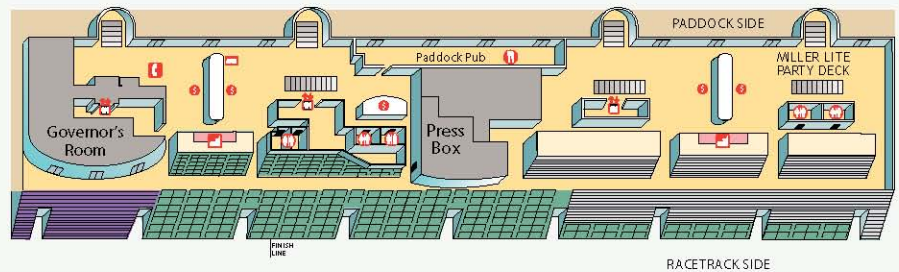

LEVEL 4

Million Room and International Room

Dine in our Million Room for a spectacular experience and a panoramic view of the track that you will not forget. Call 847-385-7410 for reservations. Or, get a group together and join us in the International Room for an afternoon outing. Please contact a Sales Rep at 847-385-7550 for details.

LEVEL 3

Box Seats

The best outdoor seating Arlington Park has to offer! Purchase tickets on Level 2 at the box office or in advance at arlingtonpark.com.

LEVEL 2

Reserved Seats

Reserve your seats in the Grandstand for a commanding view of the entire track. Purchase tickets on Level 2 or in advance at arlingtonpark.com.

Box Seats

The best outdoor seating Arlington Park has to offer! Purchase tickets on Level 2 at the box office or in advance at arlingtonpark.com.

The Starting Gate Theatre

A convenient gathering place near the top of the Grand Staircase where guests can watch all of the live and simulcast racing on dozens of television monitors. Special events are held at the Starting Gates Theatre several times each racing season.

KEY

- Information
- Elevator
- First Aid
- Simulcast Area
- Dining
- Restrooms
- Pay Phones
- Betting Windows
- Concession Area
- ATM