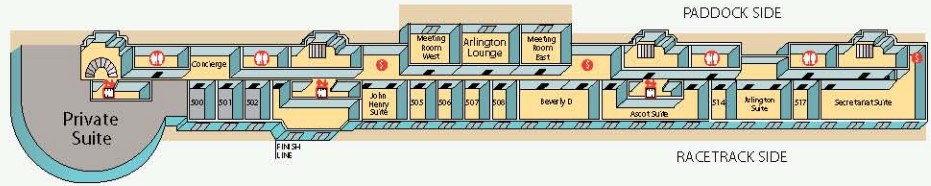

LEVEL 4

Million Room and International Room

Dine in our Million Room for a spectacular experience and a panoramic view of the track that you will not forget. Call 847-385-7410 for reservations. Or, get a group together and join us in the International Room for an afternoon outing. Please contact a Sales Rep at 847-385-7550 for details.

LEVEL 3

Box Seats

The best outdoor seating Arlington Park has to offer! Purchase tickets on Level 2 at the box office or in advance at arlingtonpark.com.

LEVEL 2

Reserved Seats

Reserve your seats in the Grandstand for a commanding view of the entire track. Purchase tickets on Level 2 or in advance at arlingtonpark.com.

Box Seats

The best outdoor seating Arlington Park has to offer! Purchase tickets on Level 2 at the box office or in advance at arlingtonpark.com.

The Starting Gate Theatre

A convenient gathering place near the top of the Grand Staircase where guests can watch all of the live and simulcast racing on dozens of television monitors. Special events are held at the Starting Gates Theatre several times each racing season.

KEY

- Information
- Elevator
- First Aid
- Simulcast Area
- Dining
- Restrooms
- Pay Phones
- Betting Windows
- Concession Area
- ATM