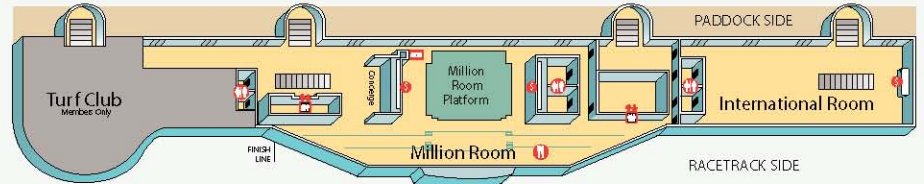

ARLINGTON PARK LEVEL MAPS

LEVEL 5

Luxury Suites

Entertain from your own luxurious, fifth floor suite that features a spacious balcony with a breathtaking view of the racetrack and Chicago skyline. First class service and mutual tellers help create a great atmosphere for corporate hospitality and networking. Please contact a Sales Rep at 847-385-7550 for details.

LEVEL 4

Million Room and International Room

Dine in our Million Room for a spectacular experience and a panoramic view of the track that you will not forget. Call 847-385-7410 for reservations. Or, get a group together and join us in the International Room for an afternoon outing. Please contact a Sales Rep at 847-385-7550 for details.

LEVEL 3

Box Seats

The best outdoor seating Arlington Park has to offer! Purchase tickets on Level 2 at the box office or in advance at arlingtonpark.com.

LEVEL 2

Reserved Seats

Reserve your seats in the Grandstand for a commanding view of the entire track. Purchase tickets on Level 2 or in advance at arlingtonpark.com.

Box Seats

The best outdoor seating Arlington Park has to offer! Purchase tickets on Level 2 at the box office or in advance at arlingtonpark.com.

The Starting Gate Theatre

A convenient gathering place near the top of the Grand Staircase where guests can watch all of the live and simulcast racing on dozens of television monitors. Special events are held at the Starting Gates Theatre several times each racing season.